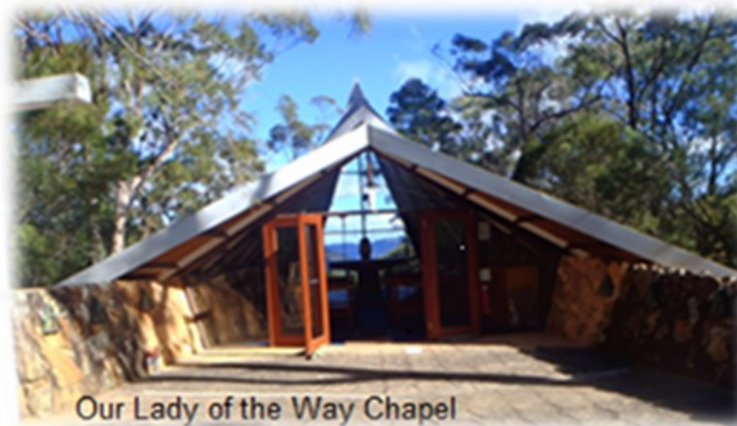

*With guidance from Laudato Si'
On Care For Our Common Home.
An Encyclical Letter on Ecology and
Climate*

Our home, Earth, needs repair and care. In these troubled times, the cry of the earth must be heard, and a new class of poor is crying out in pain.

At this Kairos moment, action is needed. Let the Laudato Si' Goals guide our actions.

Evolutionary Spirituality

The New Story of Creation weaves a web of connections between God's Creator Spirit and all living beings.

The Science of Evolution and the Spirituality of Faith become one in the Infinite Spirit.

To be one with the Spirit we need to grow in

Love:

Love of the Creator and all Creation,
Love of Earth and all life,
Love of neighbour as one family.